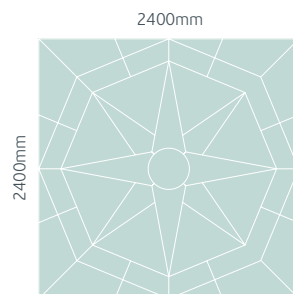

#### LAKELAND SUN

Approx. size:  
2400 x 2400mm  
5.76m<sup>2</sup>

Pallet weight 471

Available with or  
without Corner Infills

#### LAKELAND STAR

Approx. size:  
2400 x 2400mm  
5.76m<sup>2</sup>

Pallet weight 453

Our Lakeland Star and Sun Patio Pacs are the perfect feature to create a striking contemporary design that will bring the wow factor to your garden. Both come complete in a mix of two dramatic colours, Cumbrian Slate and Gold. Available with or without Corner Infills – the Infill edges allow easy integration into Lakeland paving.

### Colour

CUMBRIAN SLATE

GOLD

### Plan

LAKELAND STAR

LAKELAND SUN