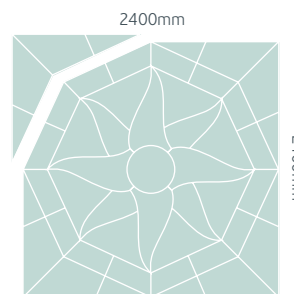

#### LAKELAND SUN

Approx. size:  
2400 x 2400mm  
5.76m<sup>2</sup>

Pallet weight 471

Available with or  
without Corner Infills

#### LAKELAND STAR

Approx. size:  
2400 x 2400mm  
5.76m<sup>2</sup>

Pallet weight 453

Our Lakeland Star and Sun Patio Pacs are the perfect feature to create a striking contemporary design that will bring the wow factor to your garden. Both come complete in a mix of two dramatic colours, Cumbrian Slate and Gold. Available with or without Corner Infills – the Infill edges allow easy integration into Lakeland paving.

### Colour

CUMBRIAN SLATE

GOLD

### Plan

LAKELAND STAR

LAKELAND SUN